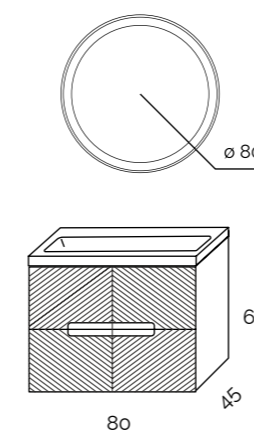

Guías autofreno

Self-braking guides · Guides auto-freinés · Guide autofrenanti