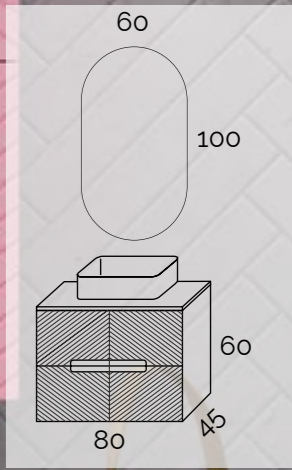

KAMMET
ROSA

Kamet 80 Rosa | Encimera Blanca | Lavabo Kuvic XL blanco | Espejo Óvalo LED 60 x 100