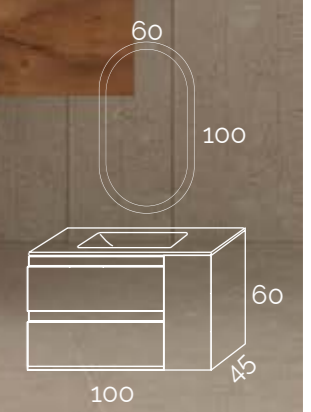

Kula 80 Nairobi | Lavabo HE+ Negro | Espejo Redondo Marco LED 80

Kula 80 Nairobi | Black HE+ Washbasin | Round LED Frame Mirror 80 ø
Kula 80 Nairobi | HE+ Lavabo Noir | Miroir rond cadre LED 80 ø
Kula 80 Nairobi | Lavabo HE+ Nero | Specchio rotondo cornice LED 80 ø

Cairo Cairo Cairo Cairo	Nairobi Nairobi Nairobi Nairobi	Rustik Rustik Rustik Rustik	Ribons Ribons Ribons Ribons	Blanco White Blanc Bianco	Decapé Decape Decape Decape	Nature Nature Nature Nature	Gold Gold Gold Gold	Icemen Icemen Icemen Icemen	Marquina Marquina Marquina Marquina

KULA
RUSTIK

Kula 100 Rustik | Lavabo ST 100 | Espejo Óvalo Marco LED 60x100

Kula 100 Rustik | Washbasin ST 100 | Oval Mirror LED Frame 60x100
Kula 100 Rustik | Lavabo ST 100 | Miroir ovale LED Frame 60x100
Kula 100 Rustik | Lavabo ST 100 | Specchio ovale cornice LED 60x100