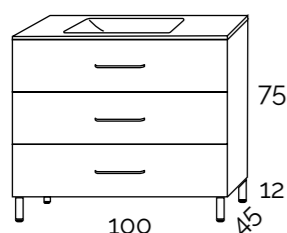

Cairo Cairo Cairo Cairo	Nairobi Nairobi Nairobi Nairobi	Rustik Rustik Rustik Rustik	Ribons Ribons Ribons Ribons	Blanco White Blanc Bianco	Decapé Decape Decape Decape	Nature Nature Nature Nature	Gold Gold Gold Gold	Icemen Icemen Icemen Icemen	Marquina Marquina Marquina Marquina

FUJI
MARQUINA