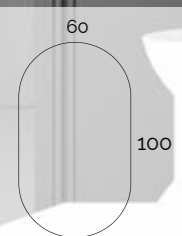

KAMET

OCEANO

Kamet Océano | Lavabo HE+ Blanco | Espejo Óvalo LED 60 x 100

Kamet Océano | White HE+ Washbasin | Oval LED Mirror 60 x 100

Kamet Océano | HE+ Lavabo Blanc | Miroir ovale LED 60 x 100

Kamet Océano | Lavabo HE+ Bianco | Specchio ovale LED 60 x 100