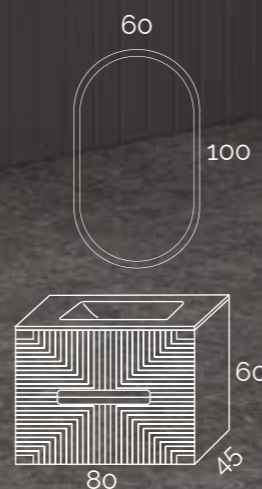

TERAM

ROSA

Teram Rosa | Lavabo ST | Espejo Óvalo Marco LED 60 x 100

Teram Pink | Washbasin ST | Oval Mirror LED Frame 60 x 100

Teram Rose | Lavabo ST | Miroir ovale LED Frame 60 x 100

Teram Rosa | Lavabo ST | Specchio ovale cornice LED 60 x 100

TERAM

GRIS 7035

Teram Gris 7035 | Lavabo HE+ Blanco | Espejo Rectangular 80 x 70

Teram Grey 7035 | White Washbasin HE+ | Rectangular Mirror 80 x 70

Teram Gris 7035 | Lavabo HE+ Blanc | Miroir rectangulaire 80 x 70

Teram Grigio 7035 | Lavabo HE+ Bianco | Specchio rettangolare 80 x 70