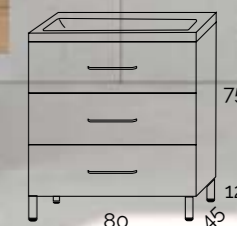

FUJI

GOLD

Fuji 80 Gold | Lavabo HE+ Blanco | Espejor Rectangular LED 80 x 70

Fuji 80 Gold | White Washbasin HE+ | Rectangular LED Mirror 80 x 70

Fuji 80 Gold | Lavabo HE+ Blanc | Miroir LED rectangulaire 80 x 70

Fuji 80 Gold | Lavabo HE+ Bianco | Specchio LED rettangolare 80 x 70