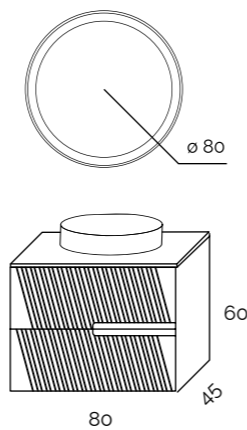

Saser Beige | piano di lavoro nero | lavabo Ronda Bianco | Specchio ovale cornice LED 60 x 100

SASER

MOKA

Saser Moka | Encimera Negra | Lavabo Oval Negro | Espejo Redondo Marco LED 80 ø

Saser Moka | Black Worktop | Black Oval Washbasin | Round Mirror LED Frame 80 ø
Saser Moka | Plan de travail noir | Lavabo Oval Noir | Miroir Rond Cadre LED 80 ø
Saser Moka | piano di lavoro nero | lavabo Oval Nero | specchio Tondo cornice LED 80 ø