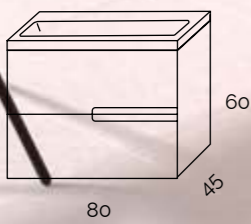

SIA
ROSA

Sia Rosa | Lavabo HE+ Blanco | Espejo Redondo Marco LED 80 ø

Sia Pink | White HE+ Washbasin | Round Mirror LED Frame 80 ø

Sia Rose | HE+ Lavabo Blanc | Miroir rond Cadre LED 80 ø

Sia Rosa | lavabo HE+ Bianco | specchio rotondo cornice LED 80 ø

SIA
ANTRACITA

Sia Antracita | Encimera Antracita | Lavabo Kuvic Blanco | Espejo Óvalo LED 60x100

Sia Anthracite | Anthracite Worktop | White Kuvic Washbasin | Oval LED Mirror 60 x 100

Sia Anthracite | Plan de travail Anthracite | Lavabo Kuvic blanc | Miroir LED ovale 60 x 100

Sia Antracite | Piano di lavoro Antracite | Lavabo Kuvic bianco | Specchio LED ovale 60 x 100