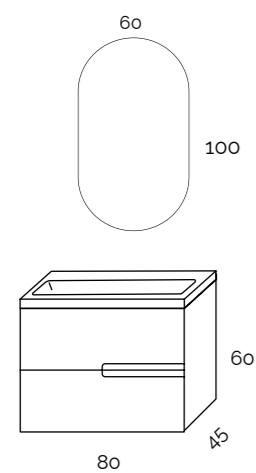

White HE+ washbasin

Lavabo HE+ Blanc

Lavabo HE+ Bianco

|

Espejo Óvalo LED 60 x 100

Oval Mirror LED 60 x 100

Miroir ovale LED60 x 100

Specchio ovale LED 60 x 100