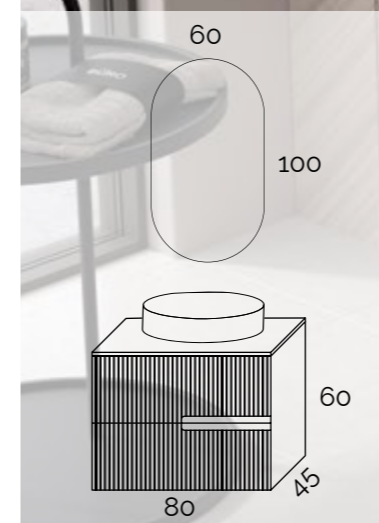

MANÁ

OCÉANO

Maná Océano | Encimera Blanca | Lavabo Oval Blanco | Espejo Óvalo LED 60 x 100

Maná Ocean | White Worktop | Oval White Washbasin | Oval Mirror LED 60 x 100
 Maná Océan | Plan de Travail Blanc | Lavabo Oval White | Miroir Ovale LED 60 x 100
 Maná Oceano | Piano di Lavoro Bianco | Lavabo Oval Bianco | Specchio Ovale LED 60 x 100