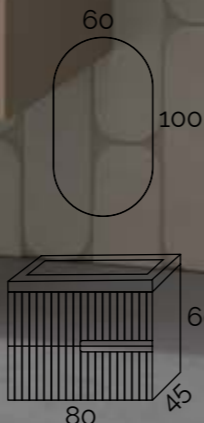

ABI

MOKA

Abi Moka | Lavabo HE+ Negro | Espejo Óvalo LED 60 x 100

Abi Moka | Black HE+ Washbasin | Oval LED Mirror 60 x 100

Abi Moka | Lavabo HE+ Noir | Miroir LED ovale 60 x 100

Abi Moka | Lavabo HE+ Nero | Specchio LED ovale 60 x 100