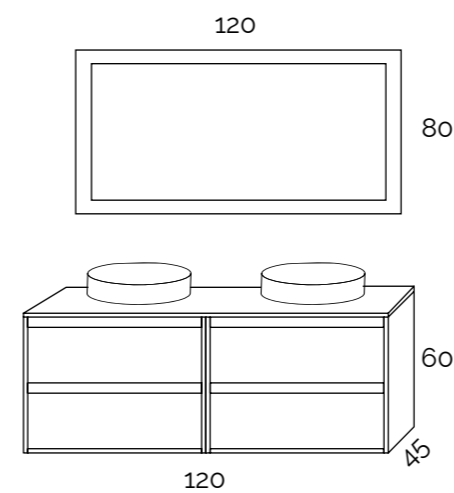

Detalle Tirador Perfil T

Detail of T-profile handle · Détail de la poignée profilée en T · Dettaglio maniglia con profilo a T 147