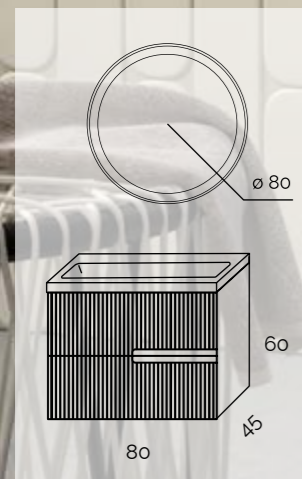

MANÁ

MINT

Maná Mint | Lavabo HE+ Mint | Espejo Redondo Marco LED 80 ø
Maná Mint | HE+ Mint Washbasin | Round Frame LED Mirror 80 ø
Maná Mint | Lavabo HE+ Mint | Miroir cadre rond à LED 80 ø
Maná Mint | Lavabo HE+ Mint | Specchio cornice tondo a LED 80 ø