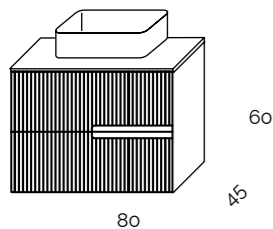

MANÁ

GRIS 7035

Maná Gris 7035 | Encimera Gris 7035 | Lavabo Kuvic XL Gris 7035 | Espejo Rectangular LED 80x70

Beige Grey 7035 | Grey 7035 Worktop | Grey 7035 Kuvic XL Washbasin | Rectangular Mirror LED 80x70
Maná Gris 7035 | Plan de travail Gris 7035 | White Kuvic XL Washbasin | Miroir Rectangulaire LED 80x70
Manà Grigio 7035 | Piano di Lavoro Grigio 7035 | Lavabo Kuvic XL Grigio 7035 | Specchio rettangolare LED 80x70