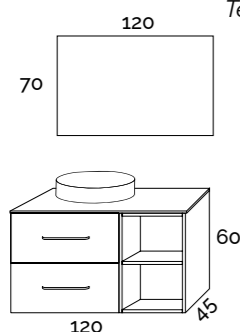

Teide 80 Icemen | Modulo 40 Icemen | White Worktop 120 | White Ronda Washbasin | Rectangular Mirror 120 x 70

Teide 80 Icemen | Modulo 40 Icemen | Plan de travail blanc 120 | Lavabo Ronda blanc | Miroir rectangulaire 120 x 70

Teide 80 Icemen | Modulo 40 Icemen | Piano di lavoro bianco 120 | Lavabo Ronda bianco | Specchio rettangolare 120 x 70