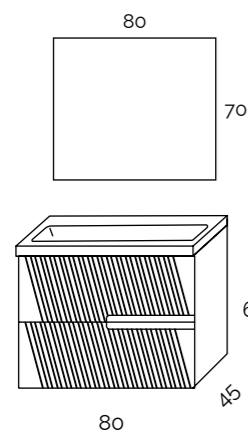

SASER

NEGRO

Saser Negro | Lavabo HE+ Blanco | Espejo Rectangular 80x70

Saser Black | White HE+ washbasin | Rectangular mirror 80x70
Saser Noir | Vasque HE+ Blanc | Miroir rectangulaire 80x70
Saser Nero | Lavabo HE+ Bianco | Specchio rettangolare 80x70

Océano Ocean Océan Oceano	Oliva Olive Oliva Oliva	Gris 7035 Grey 7035 Gris 7035 Grigio 7035	Blanco White Blanc Bianco	Negro Black Noir Nero	Beige Beige Beige Beige	Moka Moka Moka Moka	Antracita Anthracite Anthracite Antracite	Mint Mint Mint Mint	Rosa Pink Rose Rosa

SASER

MINT

Saser Mint | Lavabo HE+ Mint | Espejo Óvalo Repisa LED 60 x 105

Saser Mint | Mint HE+ Washbasin | Oval Mirror Shelf LED 60 x 105
Saser Mint | Vasque HE+ Mint | Tablette miroir ovale LED 60 x 105
Saser Mint | Lavabo HE+ MintM | Ripiano ovale a specchio LED 60 x 105