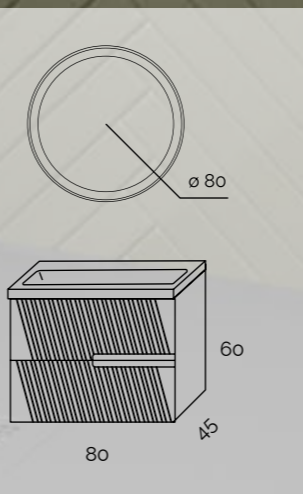

Saser Blanco | Lavabo HE+ Blanco | Espejo Marco Redondo LED 80 ø

Saser White | White HE+ Washbasin | Round LED Mirror 80 ø
Saser Blanc | HE+ Lavabo Blanc | Miroir rond LED 80 ø
Saser Bianco | Lavabo HE+ Bianco | Specchio tondo a LED 80 ø