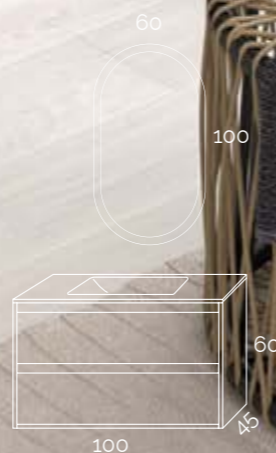

ZAO

NAIROBI

Zao 100 Nairobi | White HE+ Washbasin 100 | Oval Mirror LED Frame 60x100

Zao 100 Nairobi | Lavabo HE+ Blanc | Miroir ovale Cadre LED 60x100

Zao 100 Nairobi | lavabo HE+ Bianco | specchio ovale cornice LED 60x100

ZAO

MARQUINA

Zao 80 Marquina | Module 20 White | Worktop White 100 | Washbasin Kuvic XL White | Rectangular Mirror LED 100 x 70

Zao 80 Marquina | Module 20 Blanc | Plan de travail Blanc 100 | Lavabo Kuvic XL Blanc | Miroir rectangulaire LED 100 x 70

Zao 80 Marquina | Modulo 20 Bianco | Piano di lavoro Bianco 100 | Lavabo Kuvic XL Bianco | Specchio rettangolare LED 100 x 70