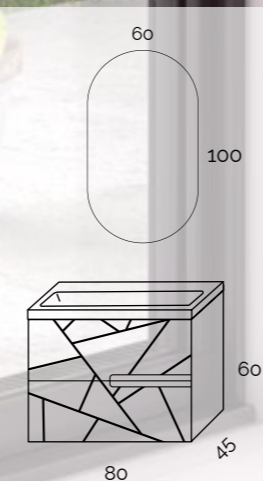

GURLA

ROSA

Gurla Rosa | Lavabo HE+ Blanco | Espejo Óvalo LED 60 x 100

Gurla Pink | White HE+ Washbasin | Oval Mirror LED 60 x 100

Gurla Rose | Lavabo HE+ Blanc | Miroir ovale LED 60 x 100

Gurla Pink | lavabo HE+ Bianco | specchio ovale LED 60 x 100