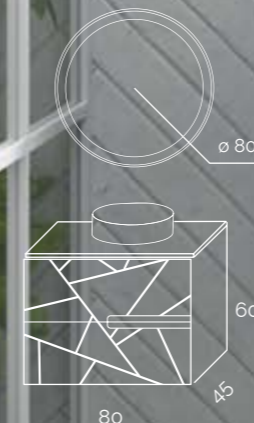

GURLA

OCEANO

Gurla Océano | Encimera Océano | Lavabo Ronda Blanco | Espejo Redondo Marco LED 80 ø
Gurla Ocean | Ocean Worktop | Ronda White Washbasin | Round LED 80 ø Strap Mirror
Gurla Océan | Plan de travail Océan | Lavabo Ronda blanc | Miroir rond LED 80 ø Strap
Gurla Oceano | Piano di lavoro Oceano | Lavabo Ronda bianco | Specchio tondo LED 80 ø Strap