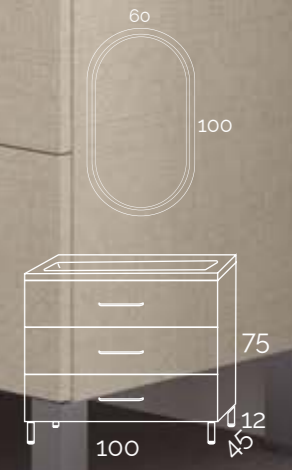

10 COLORES
10 COLOUR · 10 COULEURS · 10 COLORI

FUJI
NAIROBI