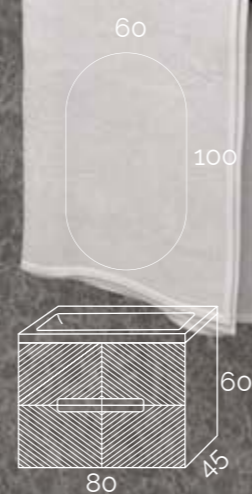

KAMET

OLIVA

Kamet Oliva | Lavabo HE+ Blanco | Espejo Óvalo LED 60 x 100

Kamet-Olive | White HE+ Washbasin | Oval LED Mirror 60 x 100

Kamet Oliva | Lavabo HE+ Blanc | Miroir ovale LED 60 x 100

Kamet Oliva | Lavabo HE+ Bianco | Specchio ovale LED 60 x 100