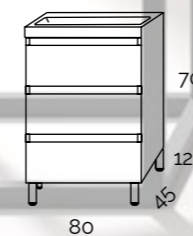

OROSI

ICEMENT

Orosi 100 Icemenet | White HE+ Washbasin | Round Backlit Mirror 80 ø

Orosi 100 Icemenet | HE+ Lavabo Blanc | Miroir rond rétro-éclairé 80 ø

Orosi 100 Icemenet | Lavabo HE+ Bianco | Specchio tondo retroilluminato 80 ø

OROSI

GOLD

Orosi 60 Gold | White Washbasin HE+ | Oval Frame LED Mirror 60 x 100

Orosi 60 Gold | Lavabo HE+ Blanc | Miroir LED Oval cadre 60 x 100

Orosi 60 Gold | Lavabo HE+ Bianco | Specchio Oval cornice LED 60 x 100