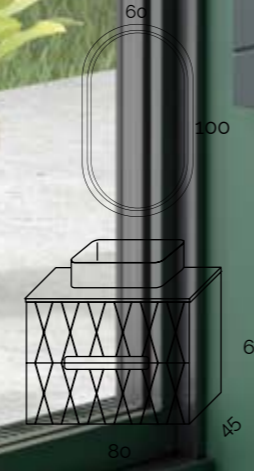

Nanda Antracita | Encimera Antracita | Lavabo Kuvic XL Blanco | Espejo Óvalo Marco LED 60 x 100