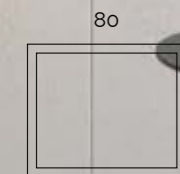

FUJI

GOLD

Fuji 80 Gold | Lavabo HE+ Blanco | Espejor Rectangular LED 80 x 70

Fuji 80 Gold | White Washbasin HE+ | Rectangular LED Mirror 80 x 70

Fuji 80 Gold | Lavabo HE+ Blanc | Miroir LED rectangulaire 80 x 70

Fuji 80 Gold | Lavabo HE+ Bianco | Specchio LED rettangolare 80 x 70