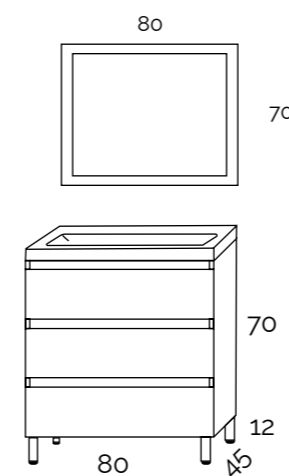

VESUBIO

CAIRO

VESUBIO

BLANCO

White Vesubio 100 | White HE+ 100 Washbasin | Rectangular Mirror LED 100 x 70
Vesubio 100 Blanc | Lavabo HE+ 100 Blanc | Miroir rectangulaire LED 100 x 70
Vesubio 100 Bianco | Lavabo HE+ 100 Bianco | Specchio rettangolare LED 100 x 70