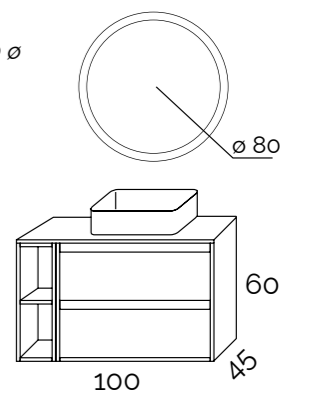

Cairo	Nairobi	Rustik	Ribons	Blanco	Decapé	Nature	Gold	Icement	Marquina
Cairo	Nairobi	Rustik	Ribons	White	Decape	Nature	Gold	Icement	Marquina
Cairo	Nairobi	Rustik	Ribons	Blanc	Decape	Nature	Gold	Icement	Marquina
Cairo	Nairobi	Rustik	Ribons	Bianco	Decape	Nature	Gold	Icement	Marquina