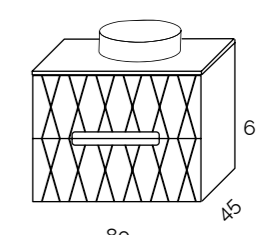

Océano Ocean Océan Oceano	Oliva Olive Oliva Oliva	Gris 7035 Grey 7035 Gris 7035 Grigio 7035	Blanco White Blanc Bianco	Negro Black Noir Nero	Beige Beige Beige Beige	Moka Moka Moka Moka	Antracita Anthracite Anthracite Antracite	Mint Mint Mint Mint	Rosa Pink Rose Rosa