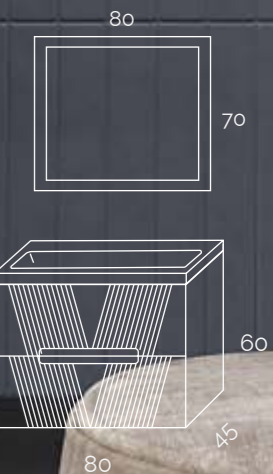

ISTOR

GRIS 7035

Istor Gris 7035 | Lavabo HE+ Blanco | Espejo Rectangular LED 80 x 70

Istor Grey 7035 | White HE+ Washbasin | Rectangular LED Mirror 80 x 70

Istor Gris 7035 | Blanc HE+ Lavabo | Miroir LED rectangulaire 80 x 70

Istor Grigio 7035 | Bianco Lavabo HE+ | Specchio LED rettangolare 80 x 70