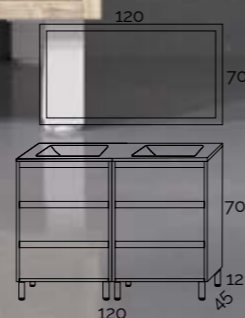

VESUBIO

RIBONS