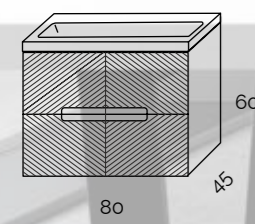

KAMET

OCEANO

Kamet Océano | Lavabo HE+ Blanco | Espejo Óvalo LED 60 x 100

Kamet Océano | White HE+ Washbasin | Oval LED Mirror 60 x 100

Kamet Océano | HE+ Lavabo Blanc | Miroir ovale LED 60 x 100

Kamet Océano | Lavabo HE+ Bianco | Specchio ovale LED 60 x 100