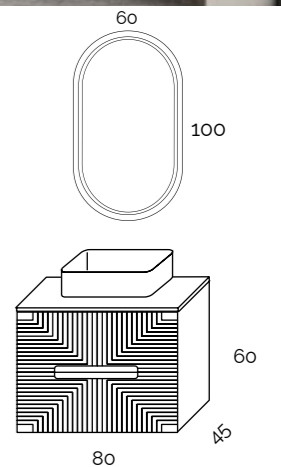

Océano Ocean Océan Oceano	Oliva Olive Oliva Oliva	Gris 7035 Grey 7035 Gris 7035 Grigio 7035	Blanco White Blanc Bianco	Negro Black Noir Nero	Beige Beige Beige Beige	Moka Beige Moka Moka	Antracita Beige Anthracite Antracite	Mint Moka Mint Mint	Rosa Pink Rose Rosa