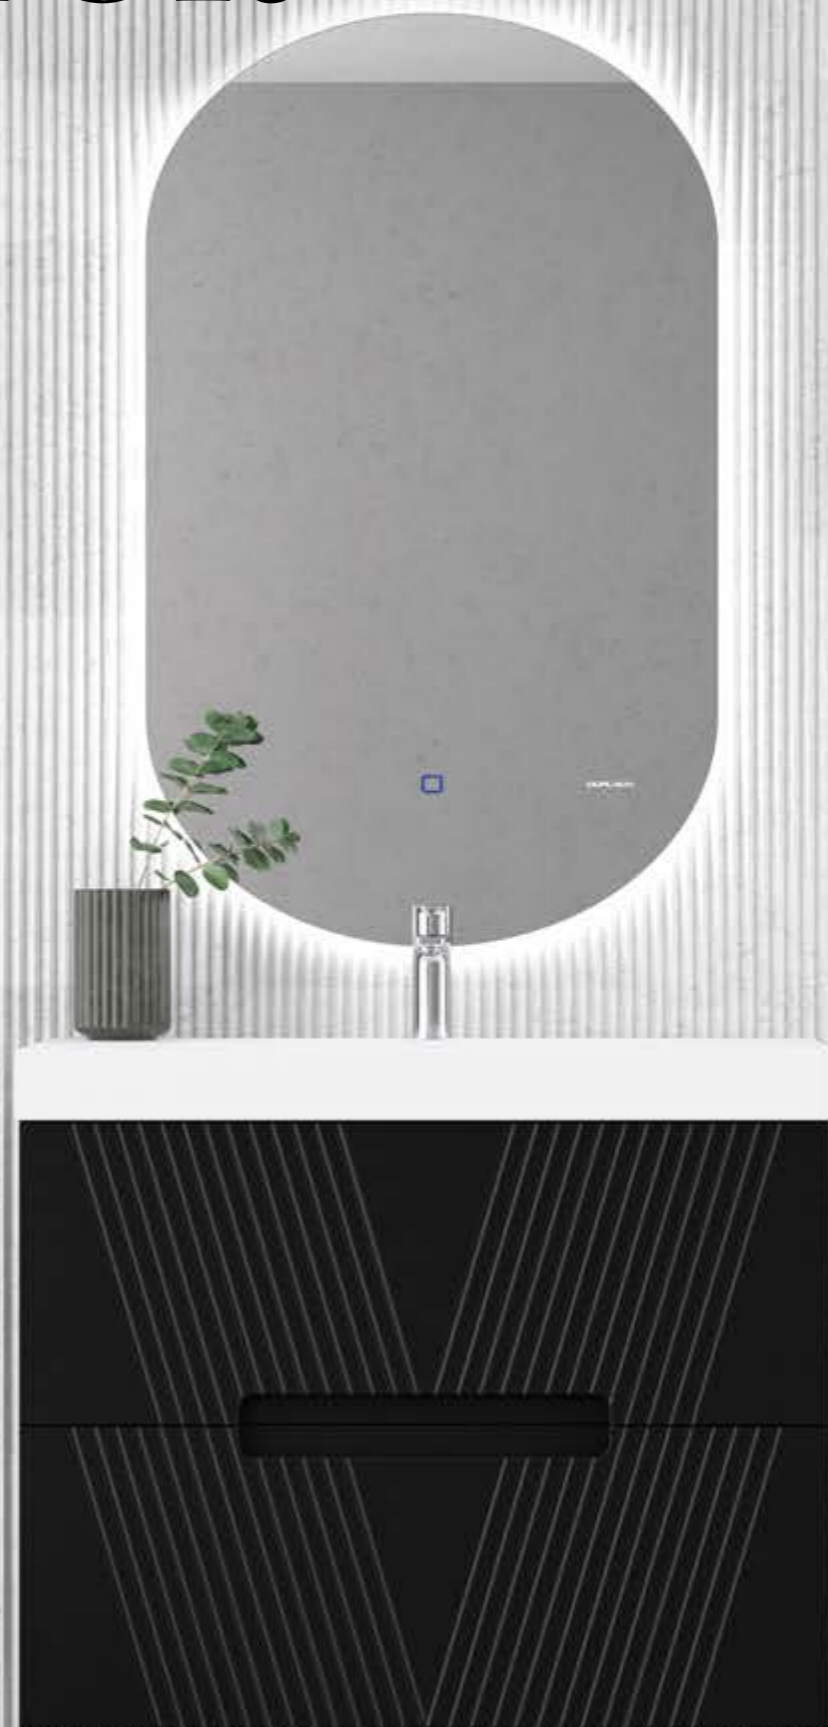

ISTOR

NEGRO

Istor Negro | Lavabo HE+ Blanco | Espejo Óvalo LED 60 x 100

Istor Black | White HE+ Washbasin | Oval LED Mirror 60 x 100

Istor Black | HE+ Lavabo Blanc | miroir ovale LED 60 x 100

Istor Black | Lavabo HE+ Bianco | Specchio ovale LED 60 x 100