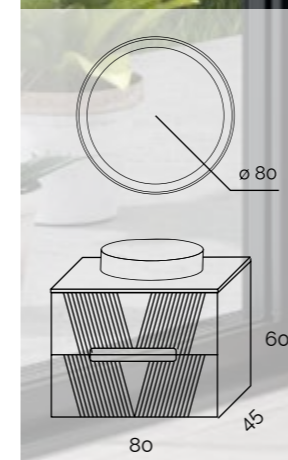

ISTOR

BEIGE

Istor Beige | Encimera Beige | Lavabo Oval Blanco | Espejo Redondo Marco LED 80 ø
Istor Beige | Beige Worktop | White Oval Washbasin | Round Mirror LED Frame 60
Istor Beige | Plan de travail Beige | Lavabo Oval Blanc | Miroir rond Cadre LED 60
Istor Beige | Piano di lavoro Beige | Lavabo Oval Bianco | Specchio tondo mensola LED 60