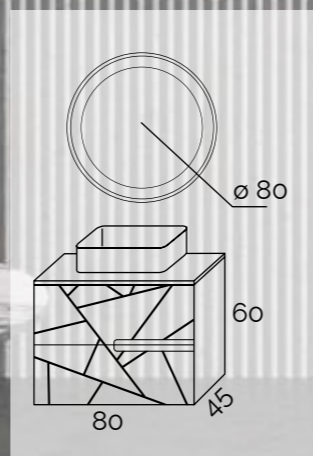

GURLA

MOKA

Gurla Moka | Encimera Moka | Lavabo Kuvic XL Blanco | Espejo Redondo Marco LED 80 $\varnothing$

Gurla Moka | Moka Worktop | White Kuvic XL Washbasin | Round LED Frame Mirror 80 $\varnothing$

Gurla Moka | Plan de travail Moka | Lavabo blanc Kuvic XL | Miroir rond cadre LED 80 $\varnothing$

Gurla Moka | Piano di lavoro Moka | Lavabo Kuvic XL bianco | Specchio tondo cornice LED 80 $\varnothing$