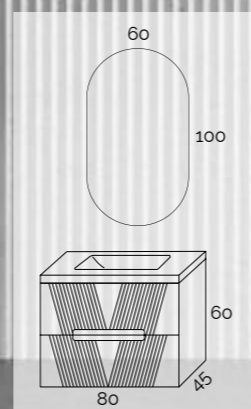

ISTOR

NEGRO

Istor Negro | Lavabo HE+ Blanco | Espejo Óvalo LED 60 x 100

Istor Black | White HE+ Washbasin | Oval LED Mirror 60 x 100

Istor Black | HE+ Lavabo Blanc | miroir ovale LED 60 x 100

Istor Black | Lavabo HE+ Bianco | Specchio ovale LED 60 x 100