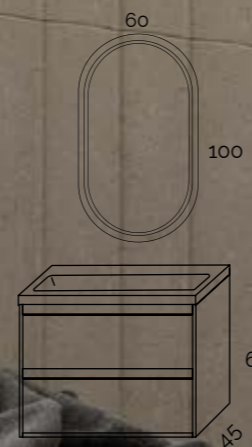

NASU

NATURE

Nasu 100 Nature | Lavabo ST 100 | Espejo Redondo Marco LED 100 ø

Nasu 100 Nature | Washbasin ST 100 | Mirror Round Frame LED 100 ø
Nasu 100 Nature | Lavabo ST 100 | Miroir cadre rond LED 100 ø
Nasu 100 Nature | Lavabo ST 100 | Specchio cornice rotonda LED 100 ø

Cairo Cairo Cairo	Nairobi Nairobi Nairobi	Rustik Rustik Rustik	Ribons Ribons Ribons	Blanco White Bianco	Decapé Decape Decape	Nature Nature Nature	Gold Gold Gold	Icemen Icemen Icemen	Marquina Marquina Marquina

NASU

RUSTIK

Nasu 80 Rustik | Lavabo HE+ Negro | Espejo Óvalo Marco LED 60x100

Nasu 80 Rustik | Black HE+ Washbasin | Oval Frame Mirror LED 60 x 100
Nasu 80 Rustik | Lavabo HE+ Noir | Cadre ovale Miroir 60 x 100
Nasu 80 Rustik | Lavabo HE+ Nero | Cornice ovale Specchio 60 x 100