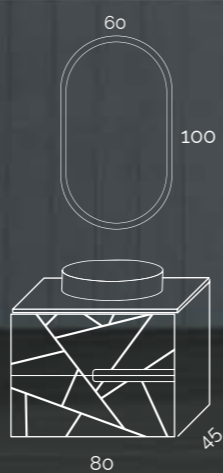

GURLA

ANTRACITA

Gurla Antracita | Encimera Antracita | Lavabo Oval Blanco | Espejo Óvalo Marco 60 x 100

Gurla Anthracite | Anthracite Worktop | Oval White Washbasin | Oval Mirror Frame 60 x 100

Gurla Anthracite | Plan de travail Anthracite | Lavabo blanc Oval | Cadre miroir ovale 60 x 100

Gurla Antracite | Piano di lavoro Antracite | Lavabo bianco Oval | Cornice specchio ovale 60 x 100