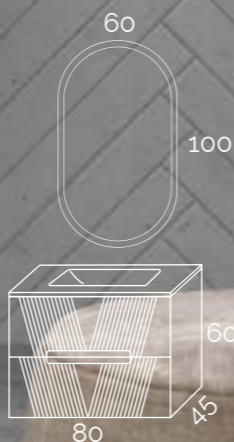

ISTOR

OLIVA

Istor Oliva | Lavabo ST | Espejo Óvalo Marco LED 60 x 100

Istor Olive | Washbasin ST | Oval Mirror LED Frame 60 x 100

Istor Oliva | Lavabo ST | Miroir ovale LED Frame 60 x 100

Istor Oliva | Lavabo ST | Specchio ovale cornice LED 60 x 100