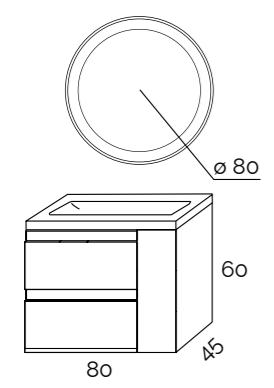

Kula 80 Nairobi | Lavabo HE+ Negro | Espejo Redondo Marco LED 80

Kula 80 Nairobi | Black HE+ Washbasin | Round LED Frame Mirror 80 ø
Kula 80 Nairobi | HE+ Lavabo Noir | Miroir rond cadre LED 80 ø
Kula 80 Nairobi | Lavabo HE+ Nero | Specchio rotondo cornice LED 80 ø

Cairo Cairo Cairo Cairo	Nairobi Nairobi Nairobi Nairobi	Rustik Rustik Rustik Rustik	Ribons Ribons Ribons Ribons	Blanco White Blanc Bianco	Decapé Decape Decape Decape	Nature Nature Nature Nature	Gold Gold Gold Gold	Icemen Icemen Icemen Icemen	Marquina Marquina Marquina Marquina

KULA
RUSTIK

Kula 100 Rustik | Lavabo ST 100 | Espejo Óvalo Marco LED 60x100

Kula 100 Rustik | Washbasin ST 100 | Oval Mirror LED Frame 60x100
Kula 100 Rustik | Lavabo ST 100 | Miroir ovale LED Frame 60x100
Kula 100 Rustik | Lavabo ST 100 | Specchio ovale cornice LED 60x100