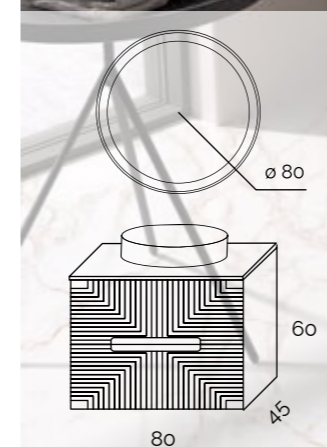

TERAM

BEIGE

Teram Beige | Encimera Negra | Lavabo Oval Blanco | Espejo Redondo Marco LED 80 ø

Teram Beige | Black Worktop | White Oval Washbasin | Round Mirror Frame LED 80 ø

Teram Beige | Plan de travail noir | Lavabo Oval blanc | Cadre miroir rond LED 80 ø

Teram Beige | Piano di lavoro nero | Lavabo Oval bianco | Cornice specchio tondo LED 80 ø