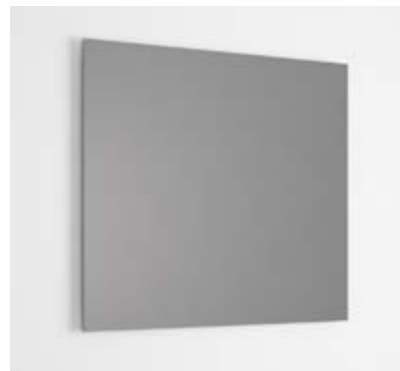

ESPEJOS

Mirrors · Miroirs · Specchi

RECTANGULAR LISO
60 · 80 · 100 · 120 x 70CM