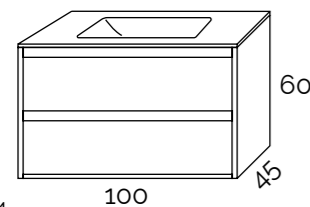

Nasu 100 Marquina | Lavabo HE +100 | Specchio Ovale cornice 60 x 100

NASU

NATURE

Nasu 100 Nature | Lavabo ST 100 | Espejo Redondo Marco LED 100 ø

Nasu 100 Nature | Washbasin ST 100 | Mirror Round Frame LED 100 ø
 Nasu 100 Nature | Lavabo ST 100 | Miroir cadre rond LED 100 ø
 Nasu 100 Nature | Lavabo ST 100 | Specchio cornice rotonda LED 100 ø