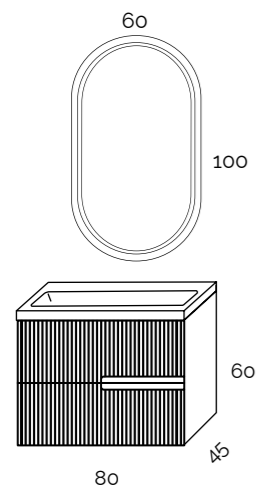

White HE+ washbasin

Lavabo HE+ Blanc

Lavabo HE+ Bianco

|

Espejo Óvalo Marco LED 60 x 100

Oval Mirror LED Frame 60 x 100

Miroir ovale Cadre LED 60 x 100

Specchio ovale cornice LED 60 x 100