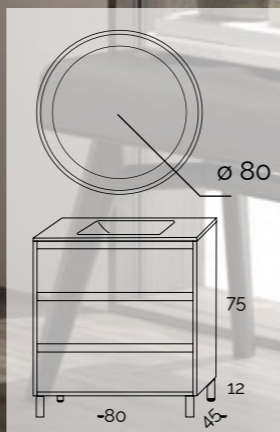

Espejo Rectangular LED 60 x 70

Rectangular Mirror LED 60 x 70
Miroir rectangulaire LED 60 x 70
Specchio rettangolare LED 60 x 70

VESUBIO

CAIRO

Vesubio 80 Cairo | Lavabo ST 80 | Espejo Redondo Marco LED 60x90
Vesubio 80 Cairo | Washbasin ST 80 | Round Frame Mirror LED 60x90
Vesubio 80 Cairo | Lavabo ST 80 | Miroir à cadre rond LED 60x90
Vesubio 80 Cairo | Lavabo ST 80 | Specchio con cornice tondo LED 60x90