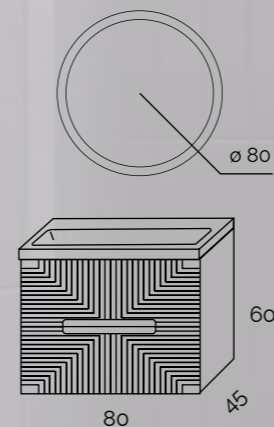

TERAM

BLANCO

Teram Blanco | Lavabo HE+ Blanco | Espejo Redondo Retroiluminado 80 ø

Teram White | White HE+ Washbasin | Round Backlit Mirror 80 ø

Teram White | HE+ Lavabo Blanc | miroir rond rétro-éclairé 80 ø

Teram Bianco | Lavabo HE+ Bianco | Specchio tondo retroilluminato 80 ø