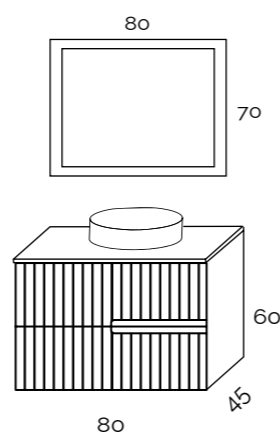

ABI

BEIGE

Abi Beige | Encimera Blanca | Lavabo Ronda Blanco | Espejo Rectangular LED 80 x 70

Abi Beige | White Worktop | White Ronda Washbasin | Rectangular LED Mirror 80 x 70

Abi Beige | Plan de travail blanc | Lavabo Ronda blanc | Miroir LED rectangulaire 80 x 70

Abi Beige | Piano di lavoro bianco | Lavabo Ronda bianco | Specchio LED rettangolare 80 x 70

Large capacity drawers · Tiroirs de grande capacité · Cassetti di grande capacità

ABI

NEGRO

Abi Negro | Lavabo HE+ Blanco | Espejo Redondo Marco LED 80 ø

Abi Black | White HE+ Washbasin | Round Mirror LED Frame 80 ø

Abi Noir | Lavabo HE+ blanc | Miroir rond Cadre LED 80 ø

Abi Nero | Lavabo HE+ bianco | Specchio tondo cornice LED 80 ø