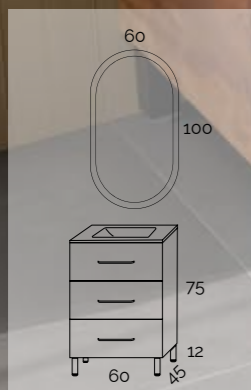

FUJI

RUSTIK

Fuji 60 Rustik | Lavabo HE+ Negro | Espejo Óvalo Marco LED 60x100

Fuji 60 Rustik | White Washbasin HE+ | Oval Mirror LED Frame 60x100

Fuji 60 Rustik | Lavabo HE+ Blanc | Miroir ovale Cadre LED 60x100

Fuji 60 Rustik | Lavabo HE+ Bianco | Specchio ovale cornice LED 60x100