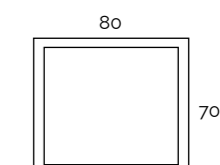

Océano Ocean Océan Oceano	Oliva Olive Oliva Oliva	Gris 7035 Grey 7035 Gris 7035 Grigio 7035	Blanco White Blanc Bianco	Negro Black Noir Nero	Beige Beige Beige Beige	Moka Moka Moka Moka	Antracita Anthracite Anthracite Antracite	Mint Mint Mint Mint	Rosa Pink Rose Rosa