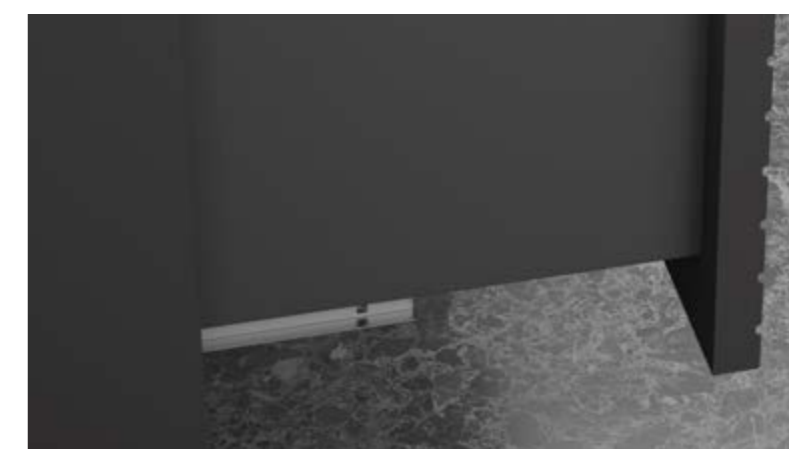

Guías autofreno

Self-braking guides · Guides auto-freinés · Guide autofrenanti