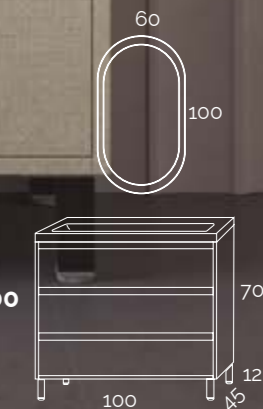

Vesubio 100 Nairobi | Lavabo HE+ Blanco | Espejo Óvalo Marco LED 60x100