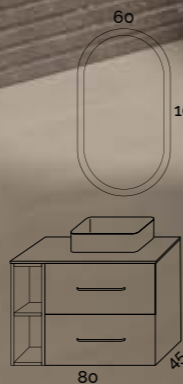

TEIDE

RUSTIK

Teide 60 Rustik | Módulo 20 Rustik | Encimera Blanca 80 | Lavabo Oval Blanco | Espejo Óvalo Marco LED 60x100