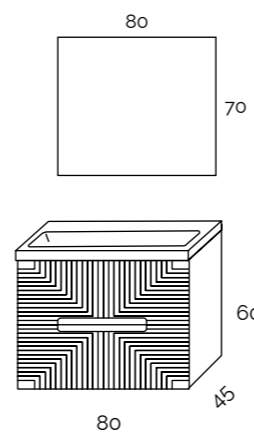

TERAM

ROSA

Teram Rosa | Lavabo ST | Espejo Óvalo Marco LED 60 x 100

Teram Pink | Washbasin ST | Oval Mirror LED Frame 60 x 100

Teram Rose | Lavabo ST | Miroir ovale LED Frame 60 x 100

Teram Rosa | Lavabo ST | Specchio ovale cornice LED 60 x 100

TERAM

GRIS 7035

Teram Gris 7035 | Lavabo HE+ Blanco | Espejo Rectangular 80 x 70

Teram Grey 7035 | White Washbasin HE+ | Rectangular Mirror 80 x 70

Teram Gris 7035 | Lavabo HE+ Blanc | Miroir rectangulaire 80 x 70

Teram Grigio 7035 | Lavabo HE+ Bianco | Specchio rettangolare 80 x 70