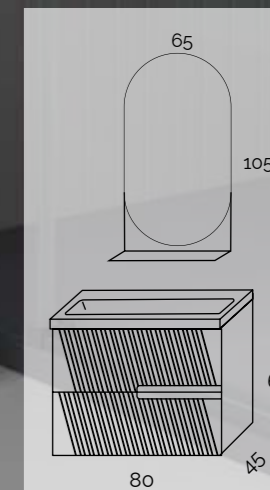

SASER

NEGRO

Saser Negro | Lavabo HE+ Blanco | Espejo Rectangular 80x70

Saser Black | White HE+ washbasin | Rectangular mirror 80x70
Saser Noir | Vasque HE+ Blanc | Miroir rectangulaire 80x70
Saser Nero | Lavabo HE+ Bianco | Specchio rettangolare 80x70

Océano Ocean Océan Oceano	Oliva Olive Oliva Oliva	Gris 7035 Grey 7035 Gris 7035 Grigio 7035	Blanco White Blanc Bianco	Negro Black Noir Nero	Beige Beige Beige Beige	Moka Moka Moka Moka	Antracita Anthracite Anthracite Antracite	Mint Mint Mint Mint	Rosa Pink Rose Rosa

SASER

MINT

Saser Mint | Lavabo HE+ Mint | Espejo Óvalo Repisa LED 60 x 105

Saser Mint | Mint HE+ Washbasin | Oval Mirror Shelf LED 60 x 105
Saser Mint | Vasque HE+ Mint | Tablette miroir ovale LED 60 x 105
Saser Mint | Lavabo HE+ MintM | Ripiano ovale a specchio LED 60 x 105