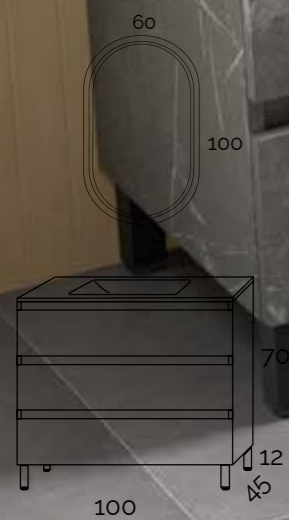

OROSI

MARQUINA

Orosi 100 Marquina | Lavabo HE+ Negro | Espejo Óvalo Marco LED 60x90