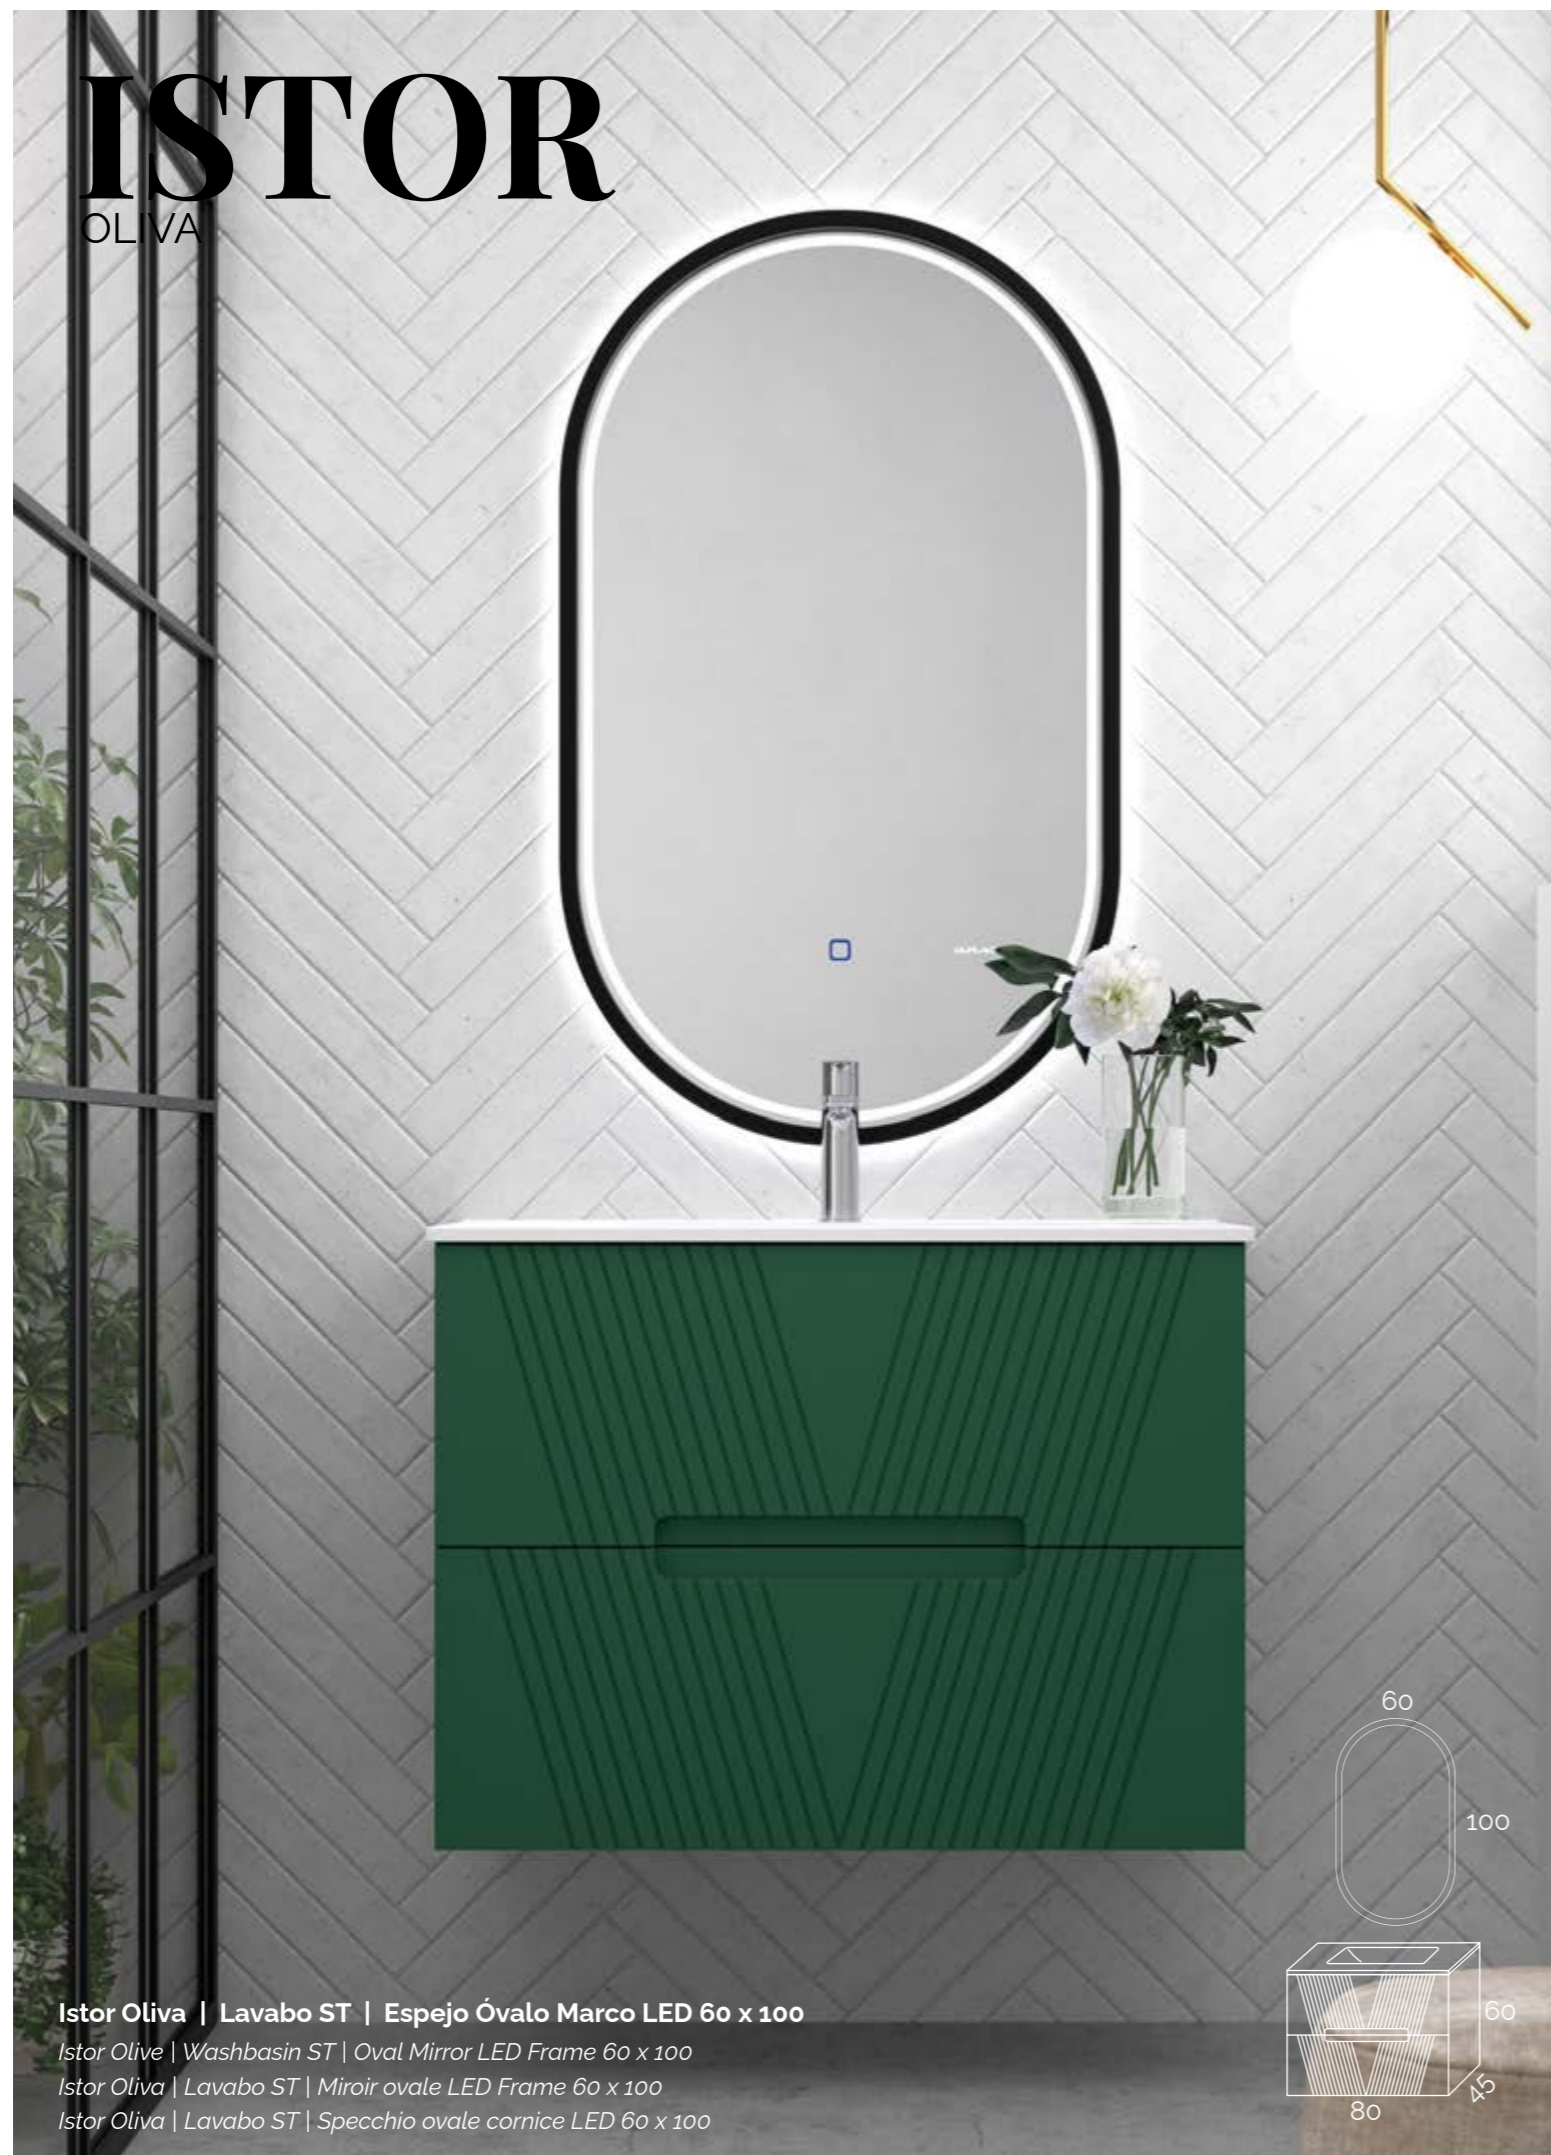

ISTOR

OLIVA

Istor Oliva | Lavabo ST | Espejo Óvalo Marco LED 60 x 100

Istor Olive | Washbasin ST | Oval Mirror LED Frame 60 x 100

Istor Oliva | Lavabo ST | Miroir ovale LED Frame 60 x 100

Istor Oliva | Lavabo ST | Specchio ovale cornice LED 60 x 100