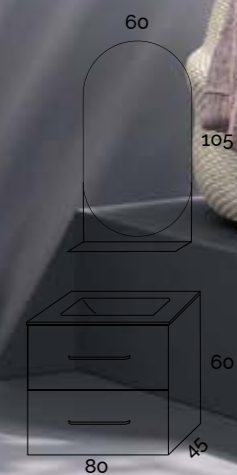

TEIDE

CAIRO

Teide 80 Cairo | Lavabo ST 80 | Espejo Óvalo Repisa LED 60x105

Teide 80 Cairo | Washbasin ST 80 | Oval Shelf Mirror LED 60x105

Teide 80 Cairo | Lavabo ST 80 | Tablette ovale Miroir LED 60x105

Teide 80 Cairo | Lavabo ST 80 | Specchio ovale a mensola LED 60x105