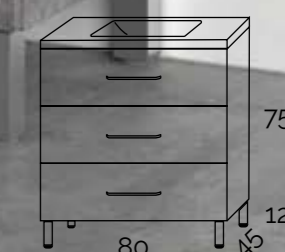

FUJI
ICEMENT

Fuji 100 Icemen | Lavabo ST 100 | Espejo Redondo Retroiluminado LED 100 ø

Fuji 100 Icemen | ST 100 Washbasin | Backlite LED 100 Round Mirror ø

Fuji 100 Icemen | ST 100 Lavabo | retro-eclairé LED 100 Miroir rond ø

Fuji 100 Icemen | Lavabo ST 100 | Specchio rotondo retroilluminato LED 100 ø

Cairo Cairo Cairo Cairo	Nairobi Nairobi Nairobi Nairobi	Rustik Rustik Rustik Rustik	Ribons Ribons Ribons Ribons	Blanco White Blanc Bianco	Decapé Decape Decape Decape	Nature Nature Nature Nature	Gold Gold Gold Gold	Icemen Icemen Icemen Icemen	Marquina Marquina Marquina Marquina

FUJI
MARQUINA

Fuji 80 Marquina | White HE+ Washbasin | Round Mirror Frame LED 80 ø

Fuji 80 Marquina | Lavabo HE+Blanc | Miroir rond Cadre LED 80 ø

Fuji 80 Marquina | lavabo HE+ Bianco | specchio rotondo Frame LED 80 ø