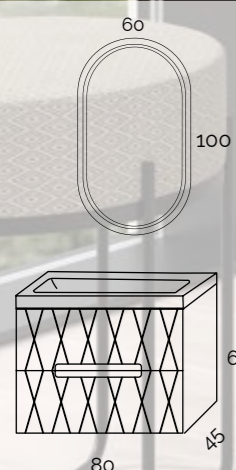

NANDA

NEGRO

Nanda Black | Black HE+ Washbasin | Oval Mirror LED Frame 60 x 100

Nanda Noir | Lavabo HE+ Noir | Miroir ovale LED Frame 60 x 100

Nanda Nero | Lavabo HE+ Nero | Specchio ovale cornice LED 60 x 100

NANDA

OCEANO

Nanda Ocean | Melamine Ocean | White Ronda Washbasin | Rectangular Mirror LED 80 x 70

Nanda Océan | Plan de travail Océan | Lavabo Ronda blanc | Miroir rectangulaire LED 80 x 70

Nanda Oceano | Piano di lavoro Oceano | Lavabo Ronda bianco | Specchio rettangolare LED 80 x 70

Océano Ocean Océan Oceano	Oliva Olive Oliva Oliva	Gris 7035 Grey 7035 Gris 7035 Grigio 7035	Blanco White Blanc Bianco	Negro Black Noir Nero	Beige Beige Beige Beige	Moka Moka Moka Moka	Antracita Anthracite Anthracite Antracite	Mint Mint Mint Mint	Rosa Pink Rose Rosa