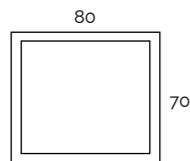

MANÁ

GRIS 7035

Maná Gris 7035 | Encimera Gris 7035 | Lavabo Kuvic XL Gris 7035 | Espejo Rectangular LED 80x70

Beige Grey 7035 | Grey 7035 Worktop | Grey 7035 Kuvic XL Washbasin | Rectangular Mirror LED 80x70
Maná Gris 7035 | Plan de travail Gris 7035 | White Kuvic XL Washbasin | Miroir Rectangulaire LED 80x70
Manà Grigio 7035 | Piano di Lavoro Grigio 7035 | Lavabo Kuvic XL Grigio 7035 | Specchio rettangolare LED 80x70